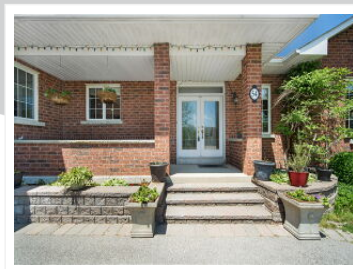

54 McMullen Drive, Whitchurch-Stouffville, ON L4A 7X4

View virtual tour at:
<https://tours.sgtours.ca/54-mcmullen-drive-whitchurch-stouffville/>

Vito Vessio

vito@vitovessio.com

Re/Max Unique Inc.

(416) 928-6833
vito@vitovessio.com
<http://www.vitovessio.com>