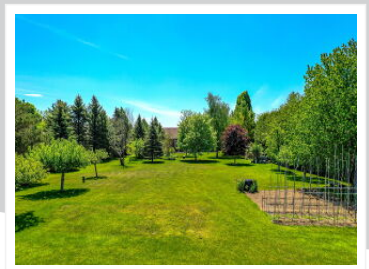

54 McMullen Drive, Whitchurch-Stouffville, ON L4A 7X4

View virtual tour at:
<https://tours.sgtours.ca/54-mcmullen-drive-whitchurch-stouffville/>

Vito Vessio

vito@vitovessio.com

Re/Max Unique Inc.

(416) 928-6833
vito@vitovessio.com
<http://www.vitovessio.com>